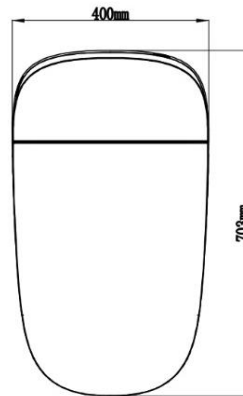

TECHNICAL DATA SHEET

Casa Milano

CASA MILANO

DOMATO SMART WC S-TRAP DUAL FLUSH

390100110944

SPECIFICATIONS	
• COLOR	WHITE
• TYPE	WATER CLOSET
• MATERIAL	CERAMIC
• TOILET ROUGH IN (MM)	305
• HEIGHT (MM)	475
• WIDTH (MM)	400
• FLUSH VOLUME	6L/4.5L
• SHAPE	D - SHAPE
• RATED VOLTAGE AC (V)	220
• RATED FREQUENCY (HZ)	50
• RATED POWER (W)	1015
• POWER CORD LENGTH (M)	1.5

TECHNICAL INFORMATION
• SURFACE OF THE CISTERN IS COVERED BY FOAM WHICH CAN PREVENT DROPLET FORMATION.
• HEATING METHOD: INSTANT HEATING
• FLUSHING MODE: SIPHONIC JET
• WORKING PRESSURE RANGE: 0.08-0.8 Mpa
• FEATURES: ○ REAR CLEANING   ○ FRONT CLEANING   ○ HEATED SEAT   ○ DRYING DEVICE   ○ SOFT LIGHT FOR NIGHT USAGE   ○ AUTOMATIC FLUSHING   ○ FOOT SENSOR FLUSHING, ETC
• DEODORANT, ANTI-BACTERIAL SEAT

DRAWING

Unit: mm

CERTIFICATES

Follow us - [casamilano.it](https://www.casamilano.it)

www.casamilano.it

Email us - info@casamilanoitaly.com

WHATSAPP & TOLL FREE

800 9394