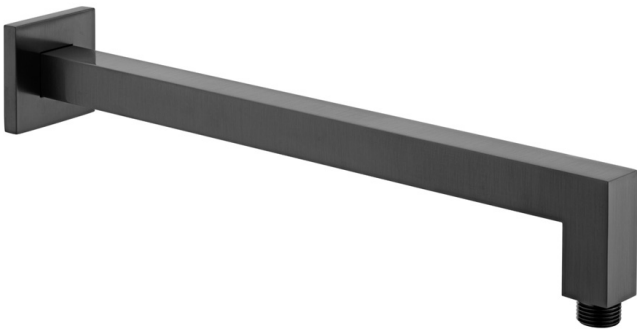

SPECIFICATION SHEET

COLLECTION: SHOWERING SOLUTIONS
PRODUCT CODE: IND-EFSA/SQ-BLK

SHOWER TYPE

Shower Arm

COLLECTION NAME

Showering Solutions

FINISH

Brushed Black

GUARANTEE

15 Year Guarantee

MOUNTING

Wall Mounted

WITH EASY-FIT BRACKETS

No

TECHNICAL DRAWING

COLLECTION: SHOWERING SOLUTIONS
PRODUCT CODE: IND-EFSA/SQ-BLK