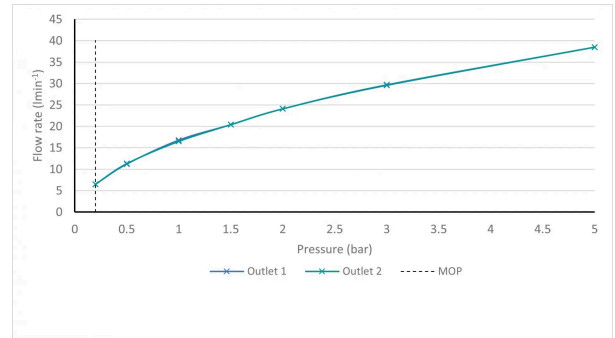

SPECIFICATION SHEET

Casa Milano

COLLECTION: KNURLED X FUSION
PRODUCT CODE: IND-T148/2-XNBK

SHOWER TYPE

Shower Valve

VALVE TYPE

Concealed

ORIENTATION

Vertical

NUMBER OF OUTLETS

1 Outlet

WITH ALL-FLOW FUNCTION

Yes

WITH INTEGRATED DIVERTER

No

COMPATIBLE WITH STUDFAST