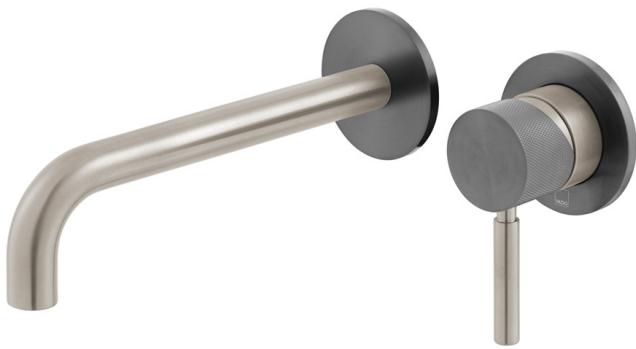

# SPECIFICATION SHEET

COLLECTION: KNURLED X FUSION  
PRODUCT CODE: IND-ORI209SA-XNBK

## TAP TYPE

Basin Mixer

## SPARE PARTS

ceramic cartridge CAR-K35B

## WALL HOLE DRILL DIAMETER

Spout: 40-48mm Handle: 55-72mm