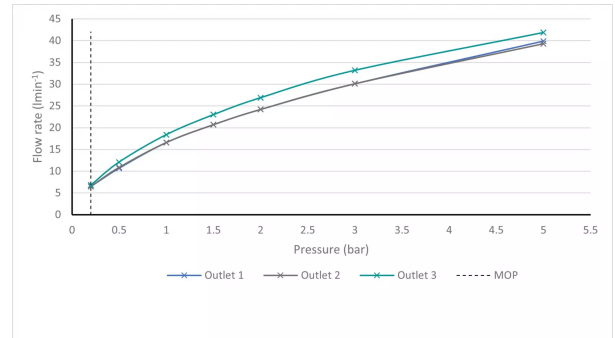

SPECIFICATION SHEET

COLLECTION: KNURLED X FUSION
PRODUCT CODE: IND-T128/3-H-XBNK

SHOWER TYPE

Shower Valve

VALVE TYPE

Concealed

ORIENTATION

Horizontal