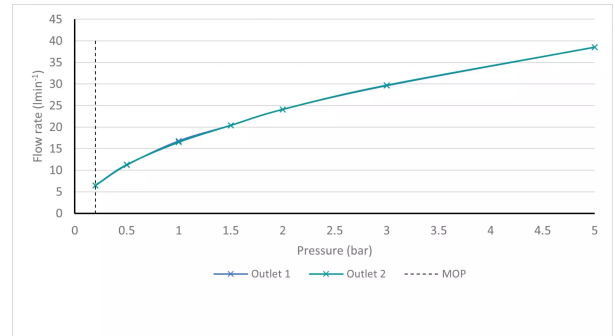

## SHOWER TYPE

Shower Valve