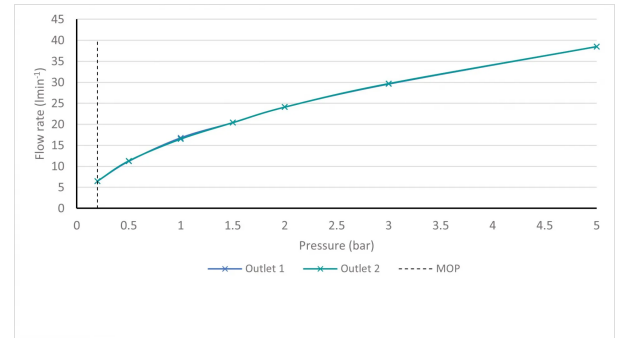

# SPECIFICATION SHEET

COLLECTION: KNURLED X FUSION  
PRODUCT CODE: IND-T148/2-XBGK