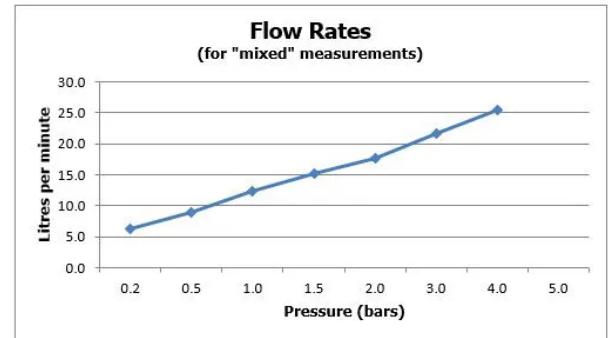

SPECIFICATION SHEET

Casa Milano

COLLECTION: NOTION

PRODUCT CODE: IND-NOT147A-BRN

SHOWER TYPE

Shower Valve

VALVE TYPE

Concealed