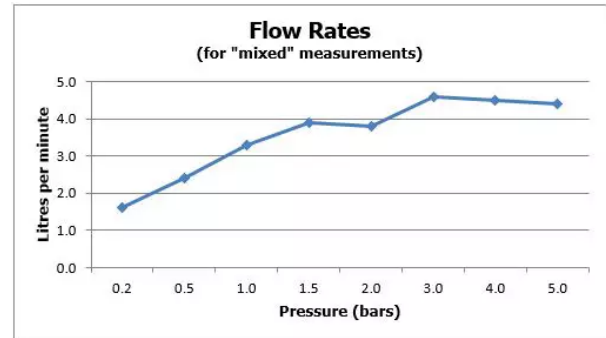

SPECIFICATION SHEET

Casa Milano

COLLECTION: EDIT
PRODUCT CODE: IND-EDI100E/SB-BRN

TAP TYPE

Basin Mixer

COLLECTION NAME

Edit

FINISH

Brushed Nickel

RECOMMENDED FLOW REGULATOR

5 l/m flow regulator fitted as standard

MINIMUM OPERATING PRESSURE

1.0 Bar MP

GUARANTEE

15 Year Guarantee

HANDLES

Single Lever

WITH ECOTURN COLD START TECHNOLOGY

No

WITH WATER FLOW STRAIGHTENER

No

tel: 01934 74466
email: sales@vado.com
www.vado.com

WHERE INSPIRATION FLOWS
TAPS | SHOWERS | ACCESSORIES

VADO