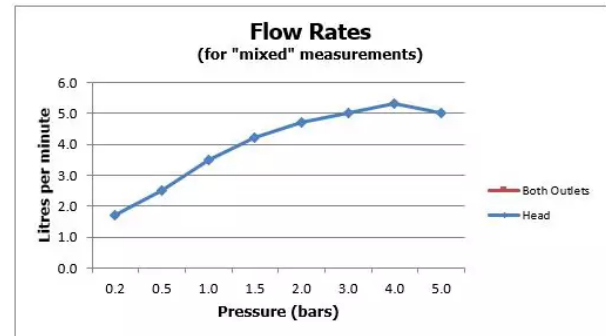

SPECIFICATION SHEET

Casa Milano

COLLECTION: EDIT
PRODUCT CODE: IND-EDI100/SB-BRN

TAP TYPE

Basin Mixer

COLLECTION NAME

Edit

FINISH

Brushed Nickel

RECOMMENDED FLOW REGULATOR

5 l/m flow regulator fitted as standard

MINIMUM OPERATING PRESSURE

1.0 Bar MP

GUARANTEE

15 Year Guarantee

HANDLES

Single Lever

WITH ECOTURN COLD START TECHNOLOGY

No

WITH WATER FLOW STRAIGHTENER

No

tel: 01934 74466
email: sales@vado.com
www.vado.com

WHERE INSPIRATION FLOWS
TAPS | SHOWERS | ACCESSORIES

VADO