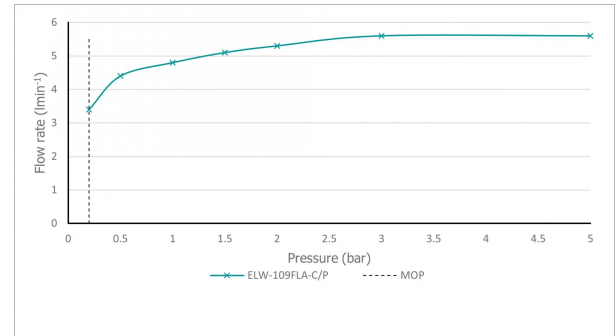

SPECIFICATION SHEET

Casa Milano

COLLECTION: ELEMENTS
PRODUCT CODE: IND-ELW109FLA-BRG

TAP TYPE

Basin Mixer

COLLECTION NAME

Elements

FINISH

Brushed Gold

RECOMMENDED FLOW REGULATOR

5 l/m flow regulator fitted as standard

MINIMUM OPERATING PRESSURE

0.2 Bar LP

GUARANTEE

15 Year Guarantee

WITH ECOTURN COLD START TECHNOLOGY

SPECIFICATION SHEET

COLLECTION: ELEMENTS

PRODUCT CODE: IND-ELW109FLA-BRG

INSTALLATION TOLERANCES

min-max wall mount 50-68mm

SPARE PARTS

cold ceramic cartridge C-208-RTC hot ceramic cartridge
C-208-LTC

HOLES