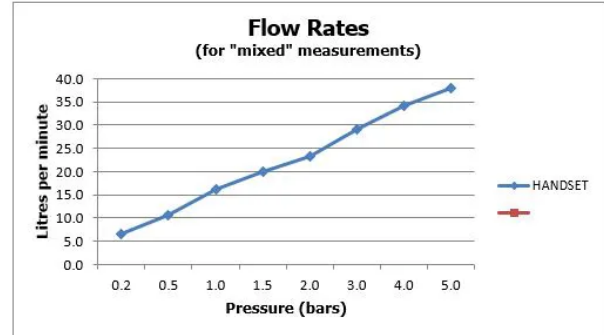

SPECIFICATION SHEET

Casa Milano

COLLECTION: SHOWERING SOLUTIONS
PRODUCT CODE: IND-SFMKW0/RO-BLK

PLUMBING SYSTEM SUITABILITY

Gravity System, Pumped System, Combination Boiler, Pressurised System 1

MOUNTING

Wall Mounted

CONNECTIONS / FITTINGS

1/2" inlet

HOSE

with 150cm hose

FUNCTIONS

RUB-CLEAN NOZZLES

Yes

WITH OUTLET / BRACKET

with Integrated Outlet and Bracket

COLLECTION NAME

Showering Solutions

FINISH

Brushed Black

tel: 01934 74466
email: sales@vado.com
www.vado.com

WHERE INSPIRATION FLOWS
TAPS | SHOWERS | ACCESSORIES

VADO