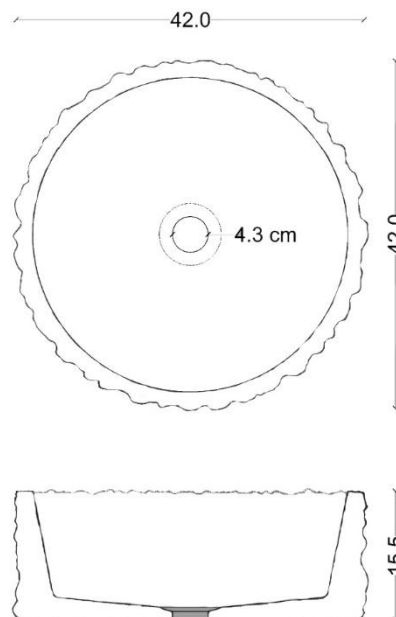

Casa Milano

TECHNICAL DATA SHEET

Casa Milano

Stonium Caesar Washbasin With Drain Mist

390100111783

The "Caesar" wash basin stands out with its unique and naturalistic design, reminiscent of ancient stone basins used in Roman times. Its exterior texture mimics that of rough, uncut stone, offering a tactile experience that evokes a sense of organic beauty and rustic charm. This design choice is a bold statement that blends historical aesthetics with modern functionality.

SPECIFICATIONS

Color	: Mist
Type	: Counter Basin
Material	: Ultra High Performance Concrete
Weight (Kg)	: 19
Height (cm)	: 15.5
Depth (cm)	: 42
Shape	: Round

DRAWING

TECHNOLOGY

Leak Proof

Durable Materials