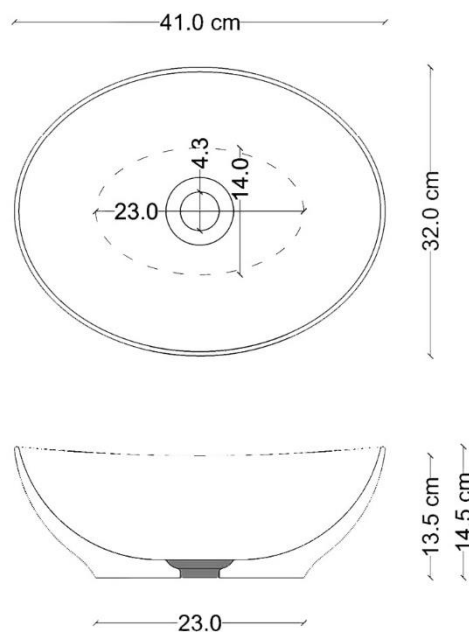

Casa Milano

TECHNICAL DATA SHEET

Casa Milano

Stonium Minium Washbasin With Drain Light Grey

39010011782

The "Minium" wash basin exudes a contemporary charm with its bold and sophisticated design. The broad, elongated oval shape takes cues from minimalistic design principles, offering a spacious and luxurious wash area. This material is typically non-porous and resistant to stains, moisture, and bacteria, making it an excellent choice for both residential and commercial settings. One of the notable features of this basin is its textured finish which not only adds to its visual appeal but also contributes to its tactile quality. The basin is likely designed for countertop installation, which would allow for flexibility in the choice of vanity and placement.

SPECIFICATIONS

Color	: Light Grey
Type	: Counter Basin
Material	: Ultra High Performance Concrete
Weight (Kg)	: 6
Height (cm)	: 14.5
Depth (cm)	: 41
Shape	: Oval

DRAWING

TECHNOLOGY

Leak Proof

Durable Materials