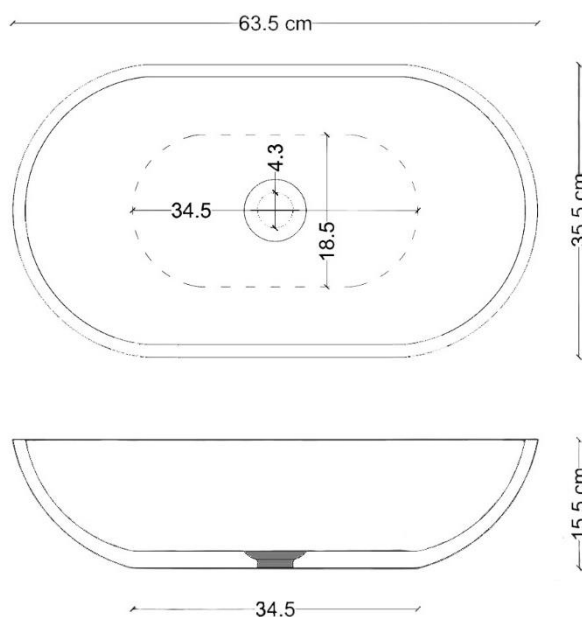

Casa Milano

TECHNICAL DATA SHEET

Casa Milano

Stonium Eggie Washbasin With Drain Smoke Blue

390100111781

This "Eggie" wash basin presents a sleek, modern design with a minimalist aesthetic. Its elliptical shape, inspired by the simplicity and smoothness of an egg, offers a unique and contemporary look that could become a focal point in any bathroom.

SPECIFICATIONS

Color	: Smoke Blue
Type	: Counter Basin
Material	: Ultra High Performance Concrete
Weight (Kg)	: 13
Height (cm)	: 15.5
Depth (cm)	: 63.5
Shape	: Oval

DRAWING

TECHNOLOGY

Leak Proof

Durable Materials