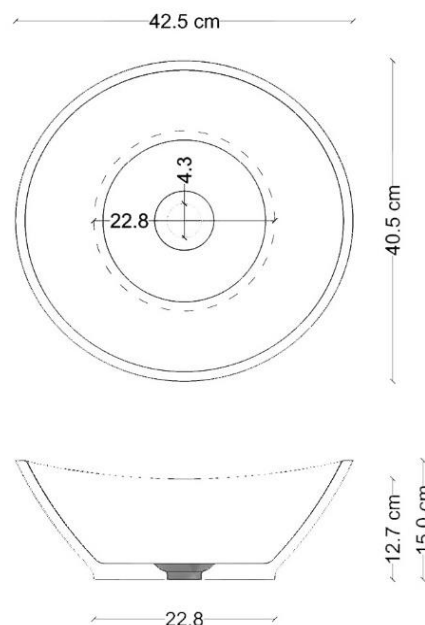

### SPECIFICATIONS

Color	: Beige, Dark Grey
Type	: Counter Basin
Material	: Ultra High Performance Concrete
Height (cm)	: 15
Depth (cm)	: 40.5
Shape	: Arabesk

### DRAWING