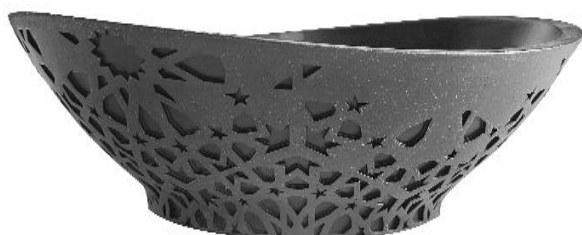

Casa Milano

TECHNICAL DATA SHEET

Casa Milano

Stonium Arabesk Washbasin With Drain Dark Grey

390100111780

This arabesque wash basin showcases an exquisite design inspired by traditional Middle Eastern art. The basin features intricate geometric patterns and motifs that create a filigree effect. One of the standout features of this basin is its decorative exterior which not only serves an aesthetic purpose but also improve grip. The wide, open top ensures ample space for washing, while the basin's slope toward the drain suggests efficient water flow.

SPECIFICATIONS

Color	: Beige, Dark Grey
Type	: Counter Basin
Material	: Ultra High Performance Concrete
Height (cm)	: 15
Depth (cm)	: 40.5
Shape	: Arabesk

DRAWING

TECHNOLOGY

Leak Proof

Durable Materials

ECO Smart

5 YEARS WARRANTY

Follow us - [casamilanouae](https://www.casamilanouae.com)

www.casamilanoitaly.com

Email us - info@casamilanoitaly.com

WHATSAPP & TOLL FREE

800 9394