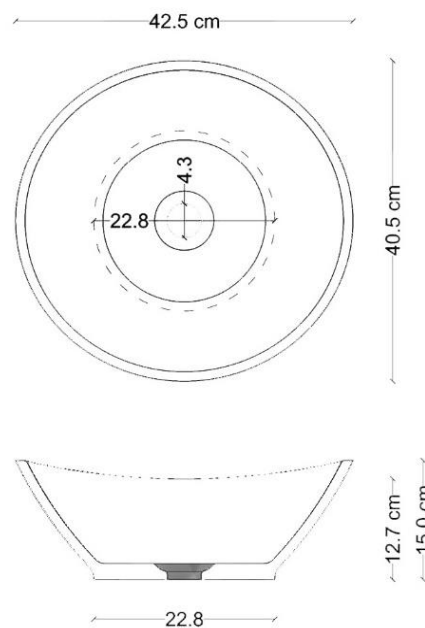

Casa Milano

TECHNICAL DATA SHEET

Casa Milano

Stonium Arabesk Washbasin With Drain Beige

390100111779

This arabesque wash basin showcases an exquisite design inspired by traditional Middle Eastern art. The basin features intricate geometric patterns and motifs that create a filigree effect. One of the standout features of this basin is its decorative exterior which not only serves an aesthetic purpose but also improve grip. The wide, open top ensures ample space for washing, while the basin's slope toward the drain suggests efficient water flow.

SPECIFICATIONS

Color	: Beige, Dark Grey
Type	: Counter Basin
Material	: Ultra High Performance Concrete
Height (cm)	: 15
Depth (cm)	: 40.5
Shape	: Arabesk

DRAWING

TECHNOLOGY

Leak Proof

Durable Materials

ECO Smart