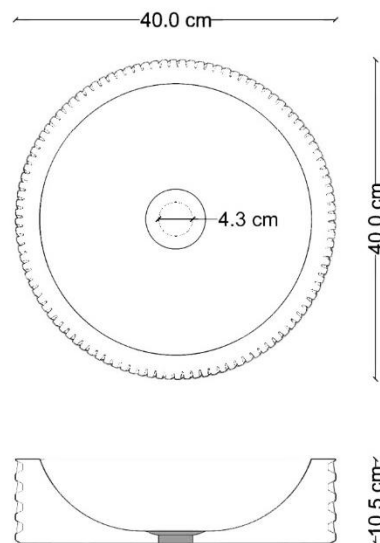

DRAWING

TECHNOLOGY

Leak Proof

Durable Materials

ECO Smart

5 YEARS WARRANTY

Follow us - [casamilanouae](https://www.casamilanouae.com)

www.casamilanoitaly.com

Email us - info@casamilanoitaly.com

WHATSAPP & TOLL FREE

800 9394