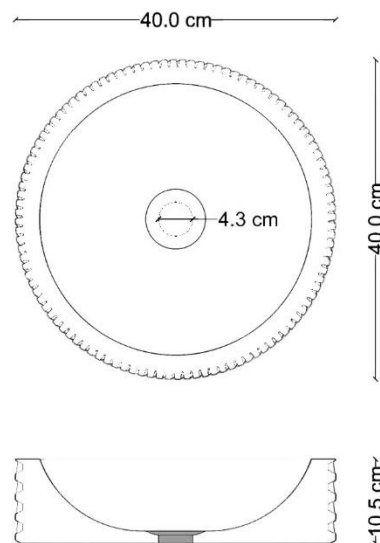

TECHNOLOGY

Leak Proof

Durable Materials

ECO Smart

5 YEARS WARRANTY

Follow us - [casamilanouae](https://www.casamilanouae.com)

www.casamilanoitaly.com

Email us - info@casamilanoitaly.com

WHATSAPP & TOLL FREE

800 9394