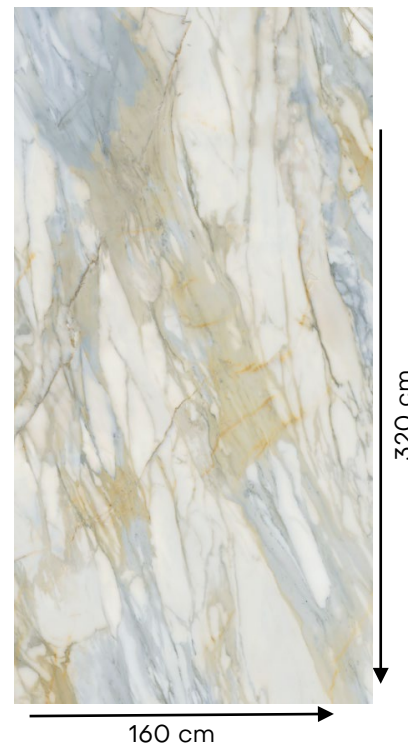

**Casa Milano**

ITALY SLABS CASAMILANO MACCHIA VECCHIA AZZURRA FACE B

**397200100036**

This is a stunning polished porcelain slab that features a unique and eye-catching marble-inspired pattern in a deep blue and white color combination. It is perfect for adding a touch of luxury and elegance to any home and can be used in a variety of different applications.

**Specification**

- Item code : 397200100036
- Brand : Casa Milano
- Model : Macchia Vecchia Azzurra
- Product type : Slab
- Finish : Polished
- Material : Glazed Porcelain
- Class : B1A
- Edges : Rectified
- Water absorption : < 0.05 %
- Effect : Marble effect
- Size : 160X320 CM
- Thickness : 6 MM
- Origin : Italy