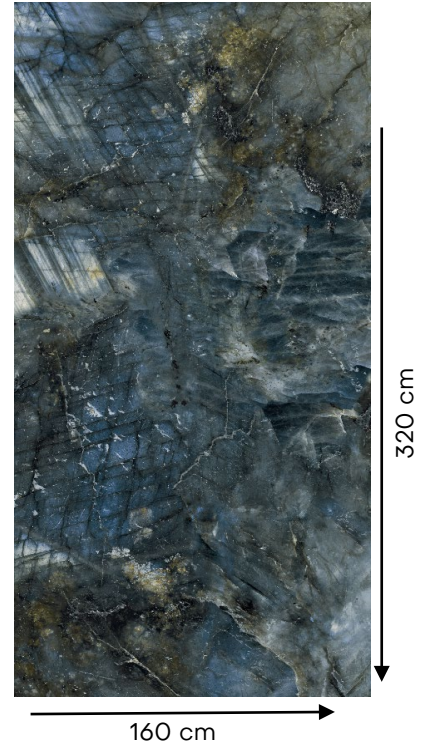

Casa Milano

ITALY SLABS CASAMILANO EMOTON WONDER FACE B

397200100034

This is a stunning porcelain slab that is perfect for adding a touch of luxury and elegance to any home. This slab features a unique and eye-catching pattern that is inspired by the natural beauty of marble. The polished finish gives the slab a luxurious look and feel, while also making it easy to clean and maintain.

Specification

Item code	: 397200100034
Brand	: Casa Milano
Model	: Emoton Wonder
Product type	: Slab
Finish	: Polished
Material	: Glazed Porcelain
Class	: B1A
Edges	: Rectified
Water absorption	: < 0.05 %
Effect	: Marble effect
Size	: 160X320 CM
Thickness	: 6 MM
Origin	: Italy