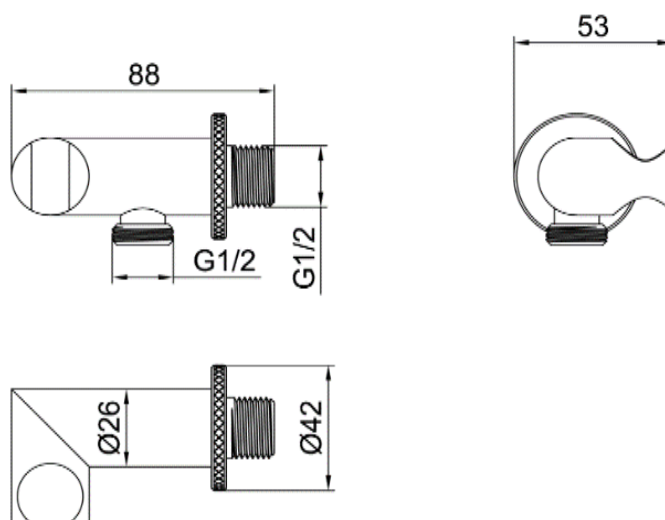

Casa Milano

TECHNICAL DATA SHEET

Casa Milano

Spain Shower Set Wall Bracket with Outlet Matte Gold

390100104695

The Spain Collection Shower Set Wall Bracket With Outlet in Chrome offers a perfect blend of functionality and aesthetic appeal for your bathroom. This thoughtfully designed shower set combines modern styling with practical features to create an exceptional bathing experience.

SPECIFICATIONS

Color	: Available in Chrome, Matte Gold, Matte Black, Bronze
Operation Type	: Manual
Material	: Brass
Height (mm)	: 42
Depth (mm)	: 88
Shape	: Round

DRAWING

TECHNOLOGY

Leak Proof

Durable Materials