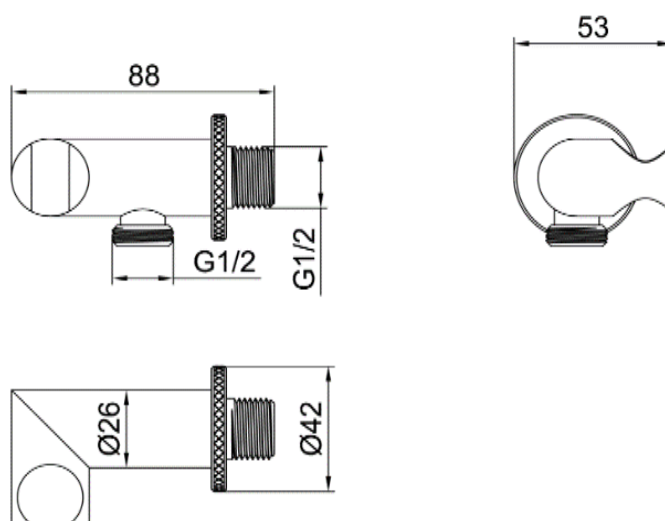

Casa Milano

TECHNICAL DATA SHEET

Casa Milano

Spain Shower Set Wall Bracket with Outlet Bronze

390100104691

The Spain Collection Shower Set Wall Bracket with outlet offers a perfect blend of functionality and aesthetic appeal for your bathroom. This thoughtfully designed shower set combines modern styling with practical features to create an exceptional bathing experience.

SPECIFICATIONS

Colour	: Available in Chrome, Matte Gold, Matte Black, Bronze
Operation Type	: Manual
Material	: Brass
Height (mm)	: 42
Depth (mm)	: 88
Shape	: Round

DRAWING

TECHNOLOGY

Leak Proof

Durable Materials