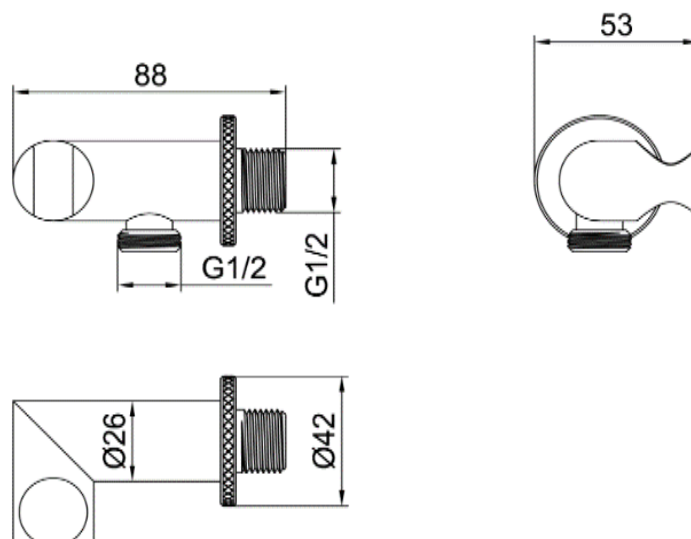

Casa Milano

TECHNICAL DATA SHEET

Casa Milano

Spain Shower Set Wall Bracket with Outlet Matte Black

390100104687

The Spain Collection Shower Set Wall Bracket with outlet offers a perfect blend of functionality and aesthetic appeal for your bathroom. This thoughtfully designed shower set combines modern styling with practical features to create an exceptional bathing experience.

SPECIFICATIONS

Colour	: Available in Chrome, Matte Gold, Matte Black, Bronze
Operation Type	: Manual
Material	: Brass
Height (mm)	: 42
Depth (mm)	: 88
Shape	: Round

DRAWING

TECHNOLOGY

Leak Proof

Durable Materials