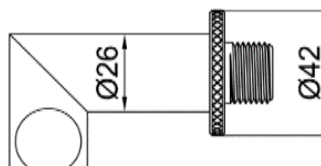

Casa Milano

TECHNICAL DATA SHEET

Casa Milano

Spain Shower Set Wall Bracket with Outlet Chrome

390100104683

The Spain Collection Shower Set Wall Bracket with outlet offers a perfect blend of functionality and aesthetic appeal for your bathroom. This thoughtfully designed shower set combines modern styling with practical features to create an exceptional bathing experience.

SPECIFICATIONS

Colour	: Available in Chrome, Matte Gold, Matte Black, Bronze
Operation Type	: Manual
Material	: Brass
Height (mm)	: 42
Depth (mm)	: 88
Shape	: Round

DRAWING

TECHNOLOGY

Leak Proof

Durable Materials

ECO Smart