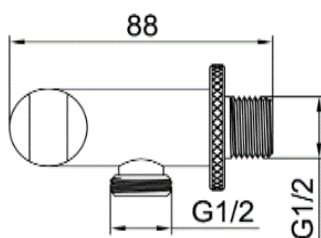

Casa Milano

TECHNICAL DATA SHEET

Casa Milano

Spain Shower Set Wall Bracket with Outlet Chrome

390100104683

The Spain Collection Shower Set Wall Bracket with outlet offers a perfect blend of functionality and aesthetic appeal for your bathroom. This thoughtfully designed shower set combines modern styling with practical features to create an exceptional bathing experience.

SPECIFICATIONS

Colour	: Available in Chrome, Matte Gold, Matte Black, Bronze
Operation Type	: Manual
Material	: Brass
Height (mm)	: 42
Depth (mm)	: 88
Shape	: Round

DRAWING

TECHNOLOGY

Leak Proof

Durable Materials

ECO Smart

Follow us - [casamilanouae](https://www.casamilanouae.com)

www.casamilanoitaly.com

Email us - info@casamilanoitaly.com

WHATSAPP & TOLL FREE

800 9394