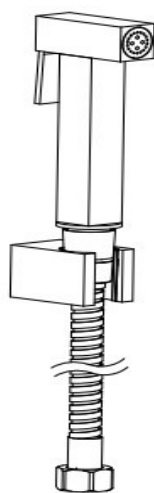

### Casa Milano

Sapphire brass shattaf - Brushed nickel

**390100111195**

This shattaf with Brushed nickel finish is designed for easy installation and integrates seamlessly into modern bathroom aesthetics. Its wall mounted holder includes a control valve, combining functionality with a space saving design.

### SPECIFICATIONS

Colour : Available in Matte grey , Rust copper , Saffron

gold , Brushed nickel .

Material : Solid Brass

Mounting : wall mounted

Operating type : Manual

Shape (mm) : Square

Dimension : All dimensions are in MM , as per the image below .

### DRAWING