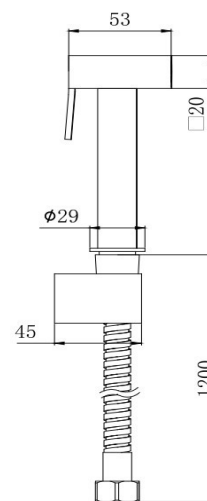

### SPECIFICATIONS

Colour : Available in Matte grey , Rust copper , Saffron

gold , Brushed nickel .

Material : Solid Brass

Mounting : wall mounted

Operating type : Manual

Shape (mm) : Square

Dimension : All dimensions are in MM , as per the image below .

### DRAWING