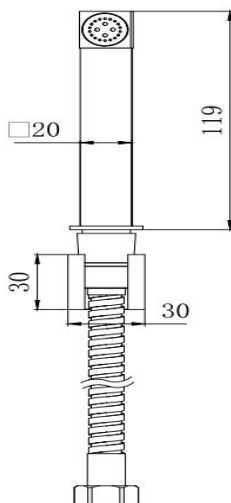

### SPECIFICATIONS

Colour : Available in Matte grey , Rust copper , Saffron

gold , Brushed nickel .

Material : Solid Brass

Mounting : wall mounted

Operating type : Manual

Shape (mm) : Square

Dimension : All dimensions are in MM , as per the image below .

### DRAWING