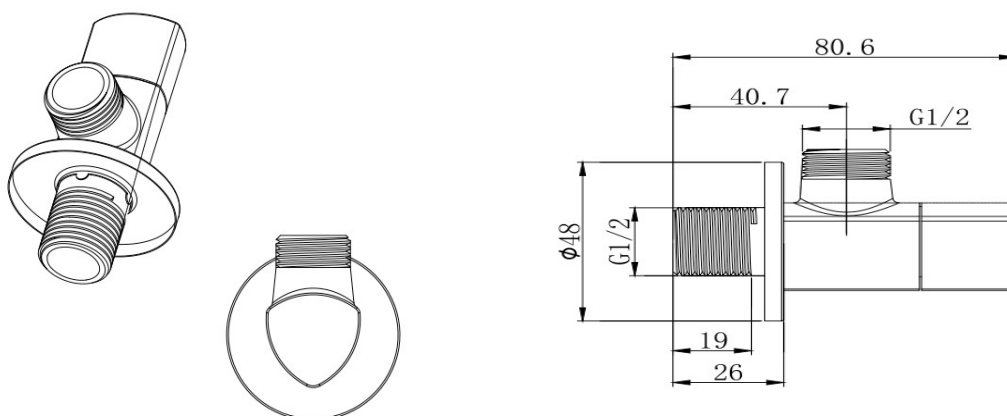

## Casa Milano

Sapphire angle valve - Matte grey .

**390100111192**

The angle valve with a Matte grey finish, mounted on a wall, is used to control the flow of water to a plumbing fixture. The color and style give it a modern and elegant appearance.

## SPECIFICATIONS

Colour : Available in Matte grey , Rust copper , Saffron gold ,  
Brushed nickel .

Material : Solid Brass

Mounting : wall mounted

Operating type : Manual

Shape (mm) : Square

Dimension : All dimensions are in MM , as per the image below .

## DRAWING