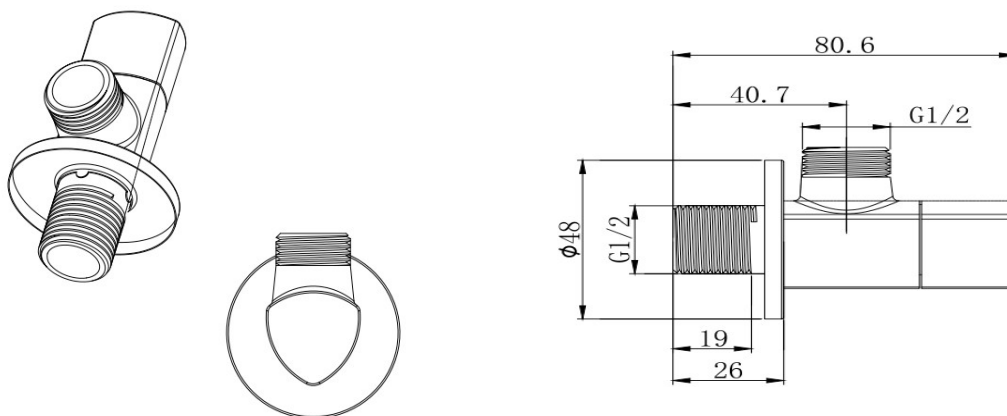

### Casa Milano

Sapphire angle valve - Brushed nickel .

**390100111191**

The angle valve with a Brushed nickel finish, mounted on a wall, is used to control the flow of water to a plumbing fixture. The color and style give it a modern and elegant appearance.

### SPECIFICATIONS

Colour : Available in Matte grey , Rust copper , Saffron gold ,  
Brushed nickel .

Material : Solid Brass

Mounting : wall mounted

Operating type : Manual

Shape (mm) : Square

Dimension : All dimensions are in MM , as per the image below .

### DRAWING