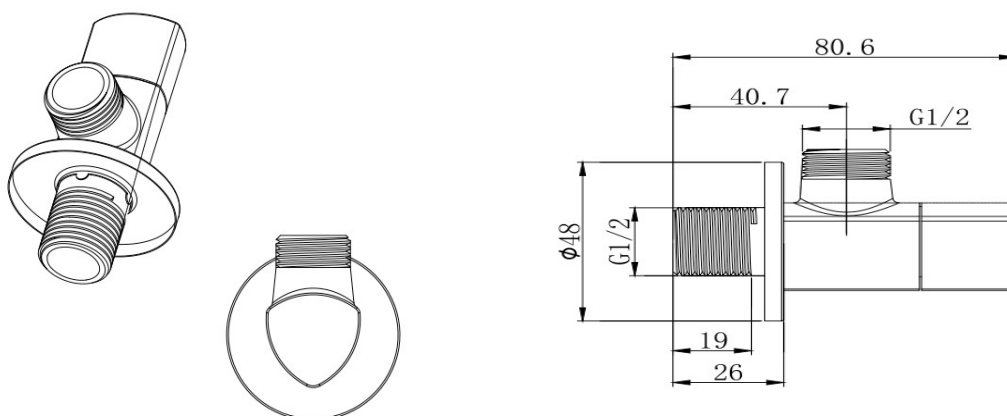

## Casa Milano

Sapphire angle valve - Rust copper

**390100111190**

The angle valve with a Rust copper finish, mounted on a wall, is used to control the flow of water to a plumbing fixture. The color and style give it a modern and elegant appearance.

## SPECIFICATIONS

Colour : Available in Matte grey , Rust copper , Saffron gold ,  
Brushed nickel .

Material : Solid Brass

Mounting : wall mounted

Operating type : Manual

Shape (mm) : Square

Dimension : All dimensions are in MM , as per the image  
below .

## DRAWING