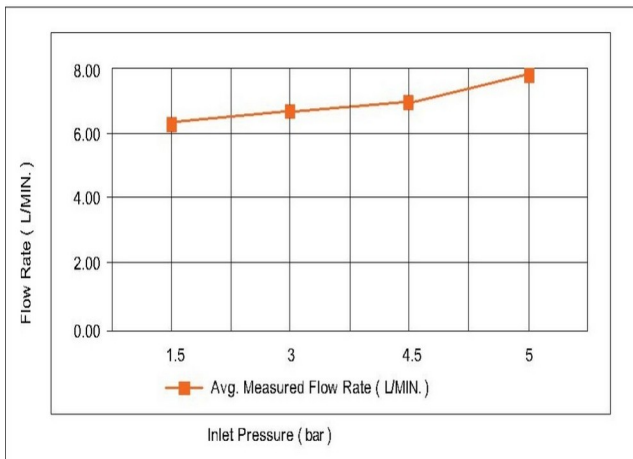

## SPECIFICATIONS

Colour : Available in Matte grey , Rust copper , Saffron gold ,  
Brushed nickel .

Material : Solid Brass

Mounting : wall mounted

Operating type : Manual

Hand Shower Flow rate (Liter ) : 5.15

Head shower Flow rate (Liter ) : 7.16

Shape (mm) : Square

Dimension : All dimensions are in mm , as per the image below .

Water efficiency rate : ★★★★★

## FLOW CHART