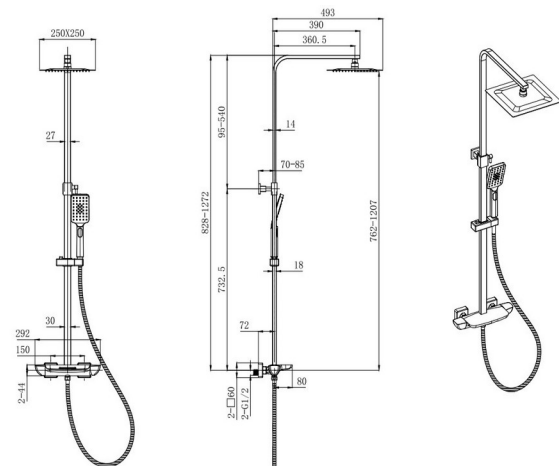

## SPECIFICATIONS

Colour : Available in Matte grey , Rust copper , Saffron gold ,  
Brushed nickel .

Material : Solid Brass

Mounting : wall mounted

Operating type : Manual

Hand Shower Flow rate (Liter ) : 5.15

Head shower Flow rate (Liter ) : 7.16

Shape (mm) : Square

Dimension : All dimensions are in mm , as per the image below .

Water efficiency rate : ★★★★★

## FLOW CHART

## DRAWING