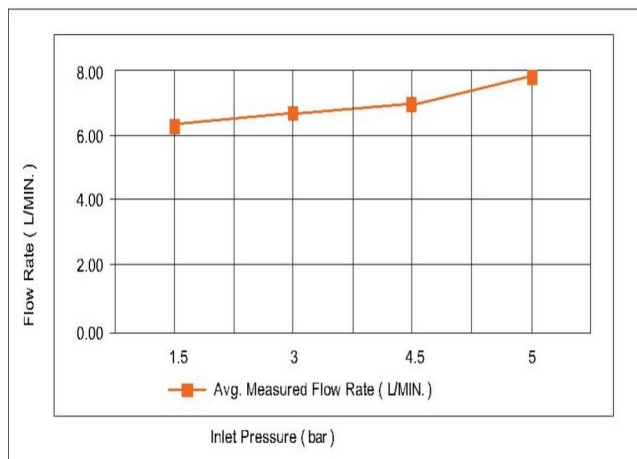

SPECIFICATIONS

Colour : Available in Matte grey , Rust copper , Saffron gold ,
Brushed nickel .

Material : Solid Brass

Mounting : wall mounted

Operating type : Manual

Hand Shower Flow rate (Liter) : 5.15

Head shower Flow rate (Liter) : 7.16

Shape (mm) : Square

Dimension : All dimensions are in mm , as per the image below .

Water efficiency rate : ★★★★★

FLOW CHART

DRAWING

TECHNOLOGY

Leak Proof

Durable Materials