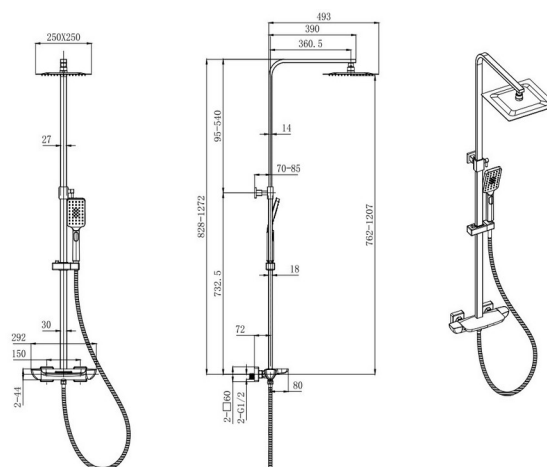

Casa Milano

TECHNICAL DATA SHEET

Casa Milano

Sapphire rain shower column mixer set Brushed nickel

390100111187

The Brushed nickel rain shower column mixer features a square rain shower head, a handheld unit, an adjustable slide bar, and a sleek control panel . The color and style give it a modern and elegant appearance.

SPECIFICATIONS

Colour : Available in Matte grey , Rust copper , Saffron gold ,
Brushed nickel .

Material : Solid Brass

Mounting : wall mounted

Operating type : Manual

Hand Shower Flow rate (Liter) : 5.15

Head shower Flow rate (Liter) : 7.16

Shape (mm) : Square

Dimension : All dimensions are in mm , as per the image below .

Water efficiency rate : ★★★★★

FLOW CHART

DRAWING

TECHNOLOGY

Leak Proof

Durable Materials