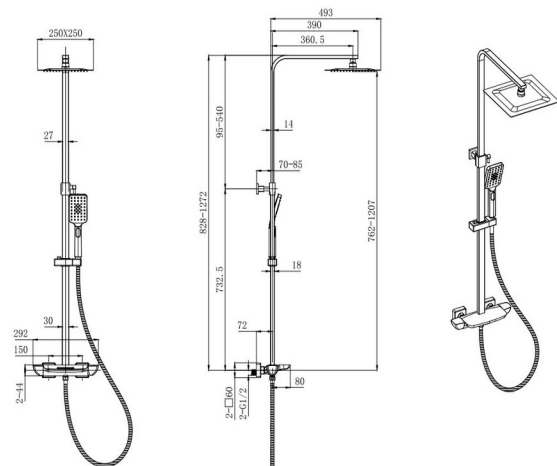

DRAWING

TECHNOLOGY

Leak Proof

Durable Materials

Ecco Smart

Follow us - [casamilano.eu](https://www.casamilano.eu)

www.casamilanoitaly.com

Email us - info@casamilanoitaly.com
WHATSAPP & TOLL FREE
8009394