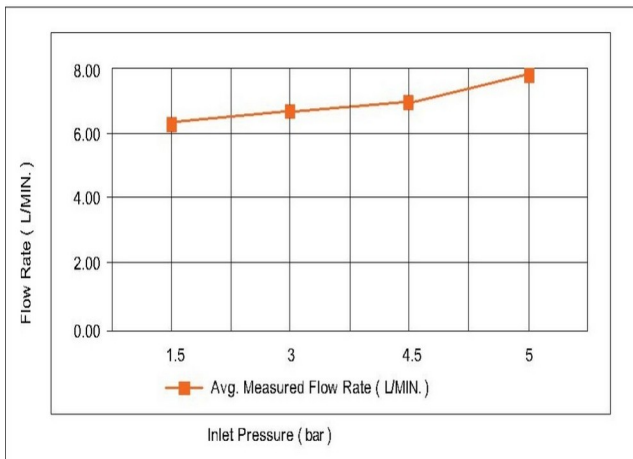

### SPECIFICATIONS

Colour : Available in Matte grey , Rust copper , Saffron gold ,  
Brushed nickel .

Material : Solid Brass

Mounting : wall mounted

Operating type : Manual

Hand Shower Flow rate (Liter ) : 5.15

Head shower Flow rate (Liter ) : 7.16

Shape (mm) : Square

Dimension : All dimensions are in mm , as per the image below .

Water efficiency rate : ★★★★★

### FLOW CHART