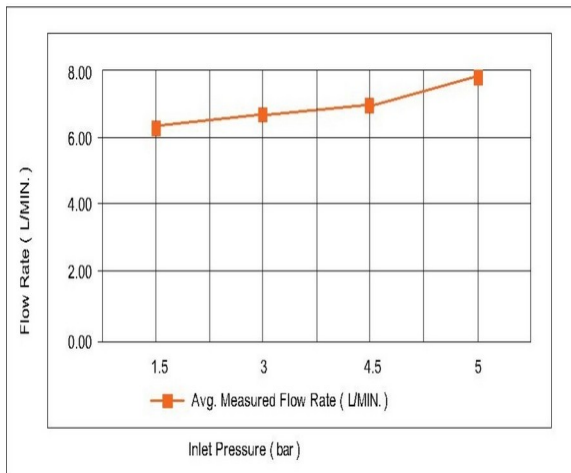

## SPECIFICATIONS

Colour : Available in Matte grey , Rust copper , Saffron gold ,  
Brushed nickel .

Material : Solid Brass

Mounting : wall mounted

Operating type : Manual

Hand Shower Flow rate (Liter ) : 6.28

Head shower Flow rate (Liter ) : 7.03

Shape (mm) : Square

Dimension : All dimensions are in mm , as per the image below .

Water efficiency rate : ★★★★★

## FLOW CHART