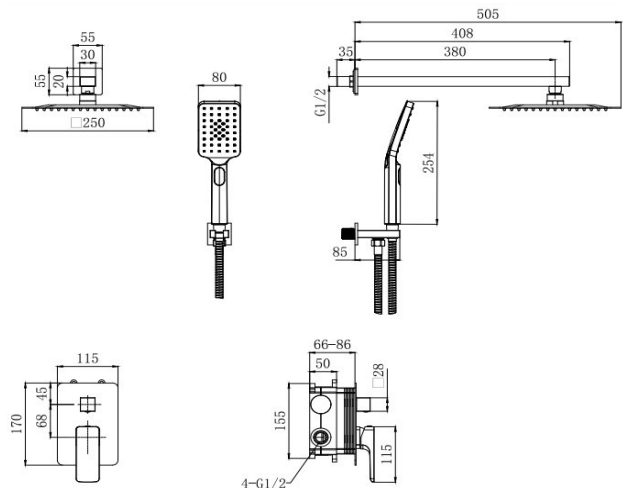

## SPECIFICATIONS

Colour : Available in Matte grey , Rust copper , Saffron gold ,  
Brushed nickel .

Material : Solid Brass

Mounting : wall mounted

Operating type : Manual

Hand Shower Flow rate (Liter ) : 6.28

Head shower Flow rate (Liter ) : 7.03

Shape (mm) : Square

Dimension : All dimensions are in mm , as per the image below .

Water efficiency rate : ★★★★★

## FLOW CHART

## DRAWING