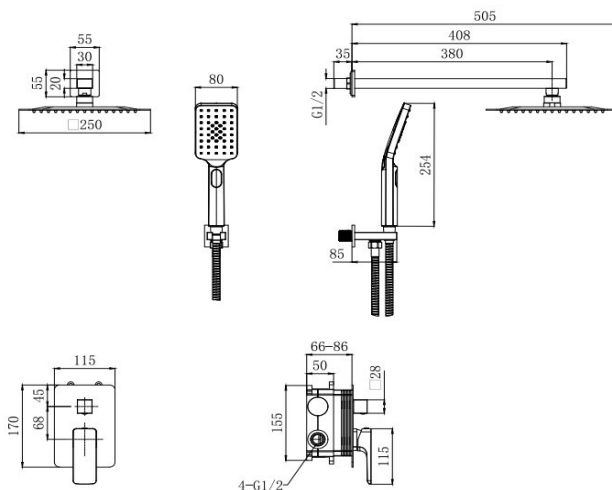

Casa Milano

TECHNICAL DATA SHEET

Casa Milano

Sapphire two way concealed shower mixer complete set - Brushed nickel .

390100111179

The two way concealed shower mixer with a Brushed nickel finish, featuring a wall-mounted mixer with a diverter . It's designed for a luxurious and versatile bathing experience. The color and style give it a modern and elegant appearance.

SPECIFICATIONS

Colour : Available in Matte grey , Rust copper , Saffron gold ,
Brushed nickel .

Material : Solid Brass

Mounting : wall mounted

Operating type : Manual

Hand Shower Flow rate (Liter) : 6.28

Head shower Flow rate (Liter) : 7.03

Shape (mm) : Square

Dimension : All dimensions are in mm , as per the image below .

Water efficiency rate : ★★★★★

FLOW CHART

DRAWING

TECHNOLOGY

Leak Proof

Durable Materials