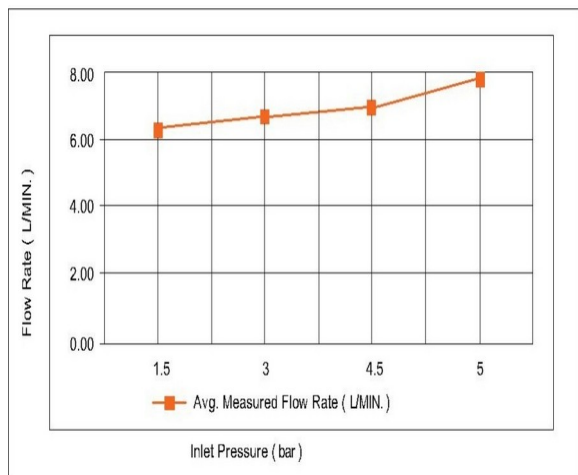

Casa Milano

TECHNICAL DATA SHEET

Casa Milano

Sapphire two way concealed shower mixer complete set - Brushed nickel .

390100111179

The two way concealed shower mixer with a Brushed nickel finish, featuring a wall-mounted mixer with a diverter . It's designed for a luxurious and versatile bathing experience. The color and style give it a modern and elegant appearance.

SPECIFICATIONS

Colour : Available in Matte grey , Rust copper , Saffron gold ,
Brushed nickel .

Material : Solid Brass

Mounting : wall mounted

Operating type : Manual

Hand Shower Flow rate (Liter) : 6.28

Head shower Flow rate (Liter) : 7.03

Shape (mm) : Square

Dimension : All dimensions are in mm , as per the image below .

Water efficiency rate : ★★★★★

FLOW CHART

DRAWING

TECHNOLOGY

Leak Proof

Durable Materials