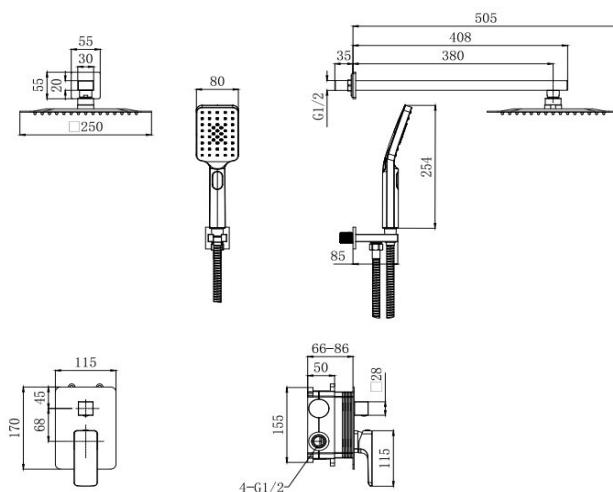

Casa Milano

TECHNICAL DATA SHEET

Casa Milano

Sapphire two way concealed shower mixer complete set - Rust copper .

390100111178

The two way concealed shower mixer with a Rust copper finish, featuring a wall-mounted mixer with a diverter . It's designed for a luxurious and versatile bathing experience. The color and style give it a modern and elegant appearance.

SPECIFICATIONS

Colour : Available in Matte grey , Rust copper , Saffron gold ,
Brushed nickel .

Material : Solid Brass

Mounting : wall mounted

Operating type : Manual

Hand Shower Flow rate (Liter) : 6.28

Head shower Flow rate (Liter) : 7.03

Shape (mm) : Square

Dimension : All dimensions are in mm , as per the image below .

Water efficiency rate : ★★★★★

FLOW CHART

DRAWING

TECHNOLOGY

Leak Proof

Durable Materials