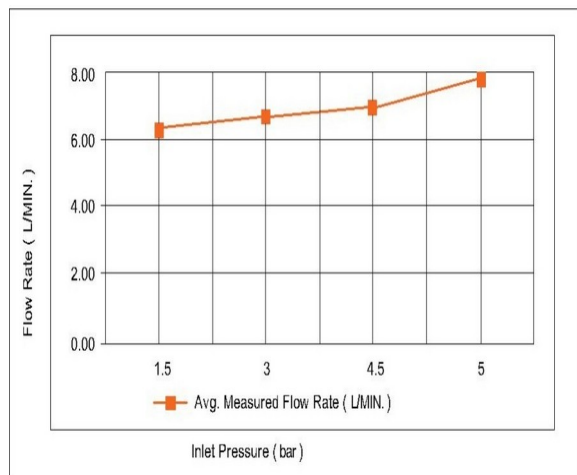

SPECIFICATIONS

Colour : Available in Matte grey , Rust copper , Saffron gold ,
Brushed nickel .

Material : Solid Brass

Mounting : wall mounted

Operating type : Manual

Hand Shower Flow rate (Liter) : 6.28

Head shower Flow rate (Liter) : 7.03

Shape (mm) : Square

Dimension : All dimensions are in mm , as per the image below .

Water efficiency rate : ★★★★★

FLOW CHART

DRAWING

TECHNOLOGY

Leak Proof

Durable Materials