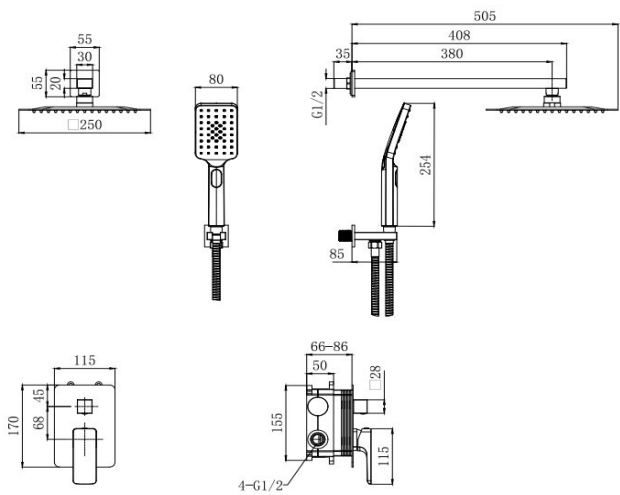

SPECIFICATIONS

Colour : Available in Matte grey , Rust copper , Saffron gold ,
Brushed nickel .

Material : Solid Brass

Mounting : wall mounted

Operating type : Manual

Hand Shower Flow rate (Liter) : 6.28

Head shower Flow rate (Liter) : 7.03

Shape (mm) : Square

Dimension : All dimensions are in mm , as per the image below .

Water efficiency rate : ★★★★★

FLOW CHART

DRAWING

TECHNOLOGY

Leak Proof

Durable Materials