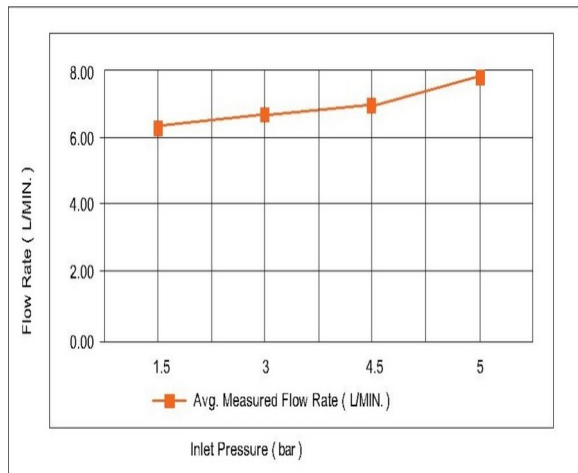

SPECIFICATIONS

Colour : Available in Matte grey , Rust copper , Saffron gold ,
Brushed nickel .

Material : Solid Brass

Mounting : wall mounted

Operating type : Manual

Hand Shower Flow rate (Liter) : 6.28

Head shower Flow rate (Liter) : 7.03

Shape (mm) : Square

Dimension : All dimensions are in mm , as per the image below .

Water efficiency rate : ★★★★★

FLOW CHART

DRAWING

TECHNOLOGY

Leak Proof

Durable Materials