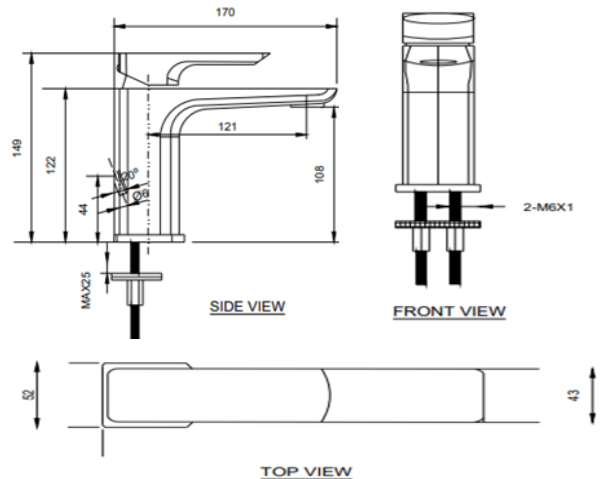

DRAWING

TECHNOLOGY

Leak Proof

Durable Materials

Ecco Smart

Follow us - casamilanouae

www.casamilanoitaly.com

Email us -
info@casamilanoitaly.com
WHATSAPP & TOLL FREE
8009394