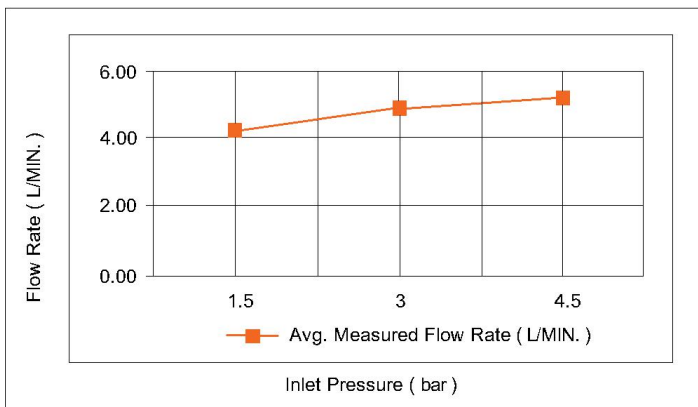

Operating type : Manual

Flow rate (Liter ) : 4.85

Shape (mm) : Square

Water efficiency rate : ★★★★★

Dimension : All dimensions are in mm , as per the image below

### FLOW CHART