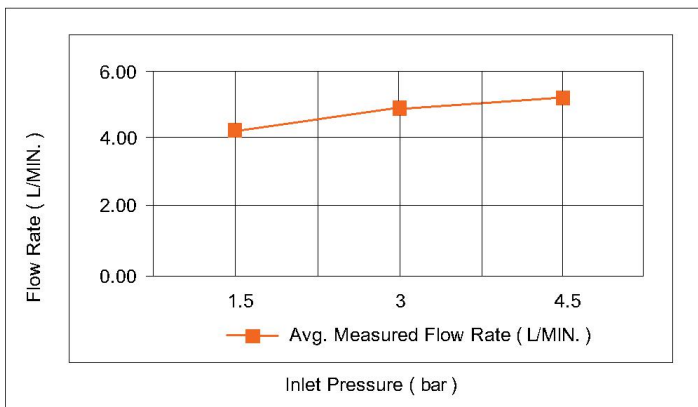

Operating type : Manual

Flow rate (Liter) : 4.85

Shape (mm) : Square

Water efficiency rate : ★★★★★

Dimension : All dimensions are in mm , as per the image below .

FLOW CHART

DRAWING

TECHNOLOGY