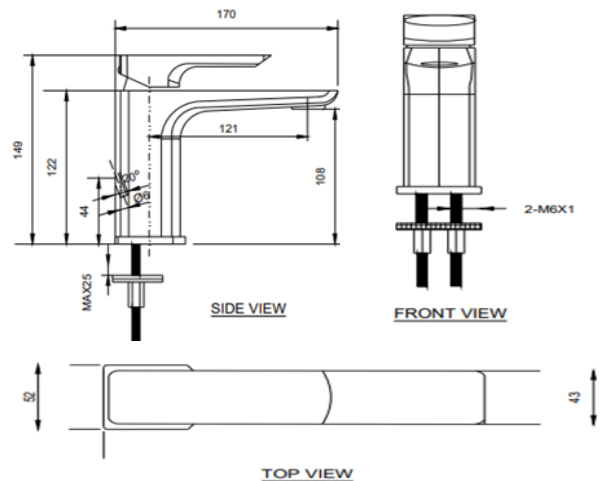

SPECIFICATIONS

Colour : Available in Chrome , Matte gold , Matte black , Bronze bars , Matte grey , Rust copper , Saffron gold , Brushed nickel .

Material : Solid brass

Tap holes : single hole

Mounting : Deck mounted

Operating type : Manual

Flow rate (Liter) : 4.85

Shape (mm) : Square

Water efficiency rate : ★★★★★

Dimension : All dimensions are in mm , as per the image below .

FLOW CHART

DRAWING

TECHNOLOGY