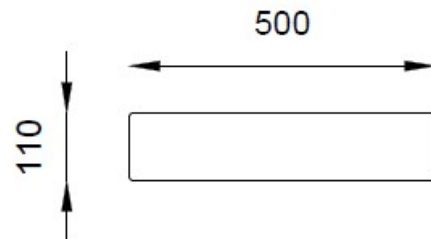

Casa Milano

Sapphire above counter basin with Pop-up waste - Matte white

390100110875

This Matte white wash basin is a stylish addition to any bathroom. The basin's above-counter installation adds a modern touch, while its high-quality construction ensures durability and longevity.

SPECIFICATIONS

Color : Available in Baby Pink, Black, Grey, Green, Light Green, Ivory, Light Blue, Aqua Blue , Matte white

Material : Ceramic

Type: Above counter

Dimension : All dimension are in mm , as per the drawing below .

TOP VIEW

FRONT VIEW

TECHNOLOGY

Leak Proof

Durable Materials

Ecco Smart

Follow us - casamilanouae

www.casamilanoitaly.com

Email us - info@casamilanoitaly.com

WHATSAPP &
TOLL FREE 8009394