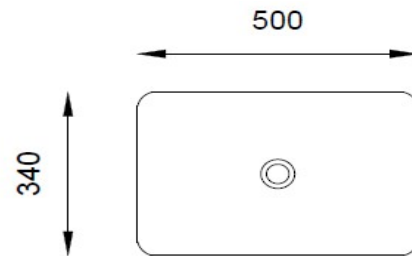

SPECIFICATIONS

Color : Available in Baby Pink, Black, Grey, Green, Light Green, Ivory, Light Blue, Aqua Blue , Matte white

Material : Ceramic

Type: Above counter

Dimension : All dimension are in mm , as per the drawing below .