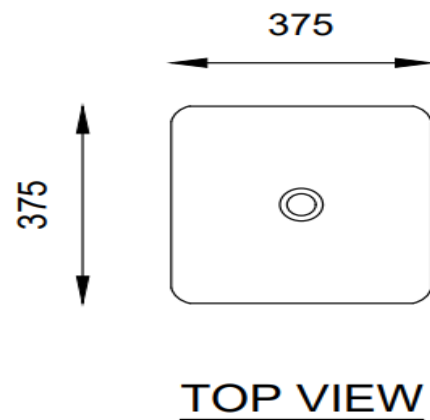

Casa Milano

Sapphire above counter wash basin – Pop-up-Black

390100110259

This Black above counter wash basin is a stylish addition to any bathroom. The basin's above-counter installation adds a modern touch, while its high-quality construction ensures durability and longevity.

SPECIFICATIONS

Color : Available in Baby Pink, Black, Grey, Green, Light Green, Ivory, Light Blue, Aqua Blue

Material : Ceramic

Type: Above counter

Dimension : All dimension are in mm , as per the drawing below .