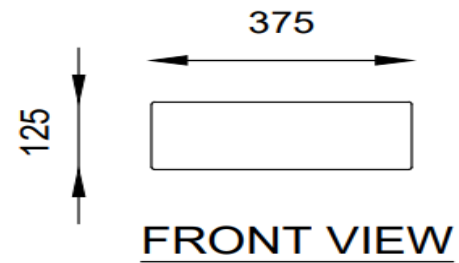

SPECIFICATIONS

Color : Available in Baby Pink, Black, Grey, Green, Light Green, Ivory, Light Blue, Aqua Blue

Material : Ceramic

Type: Above counter

Dimension : All dimension are in mm , as per the drawing below .