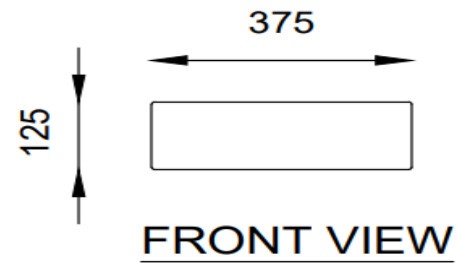

**Casa Milano**

Sapphire above counter wash basin – Pop-up-Ivory

**390100110258**

This Ivory above counter wash basin is a stylish addition to any bathroom. The basin's above-counter installation adds a modern touch, while its high-quality construction ensures durability and longevity.

**SPECIFICATIONS**

Color : Available in Baby Pink, Black, Grey, Green, Light Green, Ivory, Light Blue, Aqua Blue

Material : Ceramic

Type: Above counter

Dimension : All dimension are in mm , as per the drawing below .