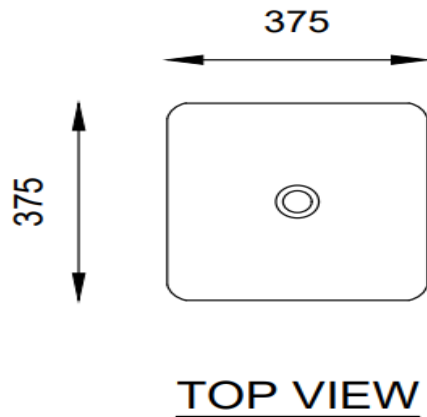

**Casa Milano**

Sapphire above counter wash basin – Pop-up-Ivory

**390100110258**

This Ivory above counter wash basin is a stylish addition to any bathroom. The basin's above-counter installation adds a modern touch, while its high-quality construction ensures durability and longevity.

**SPECIFICATIONS**

Color : Available in Baby Pink, Black, Grey, Green, Light Green, Ivory, Light Blue, Aqua Blue

Material : Ceramic

Type: Above counter

Dimension : All dimension are in mm , as per the drawing below .