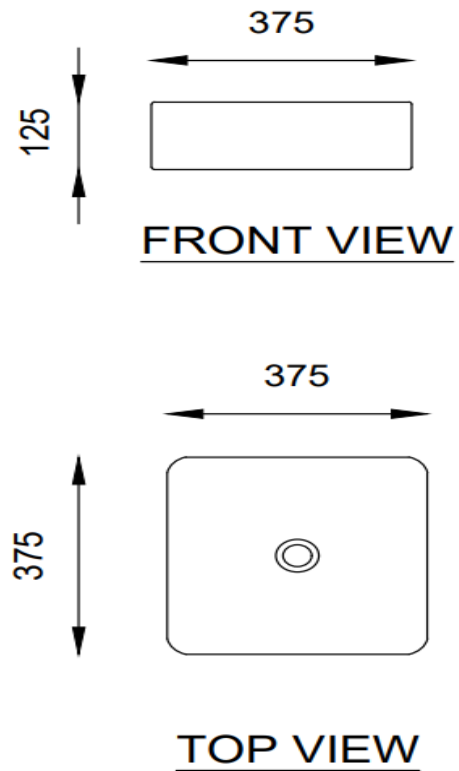

SPECIFICATIONS

Color : Available in Baby Pink, Black, Grey, Green, Light Green, Ivory, Light Blue, Aqua Blue

Material : Ceramic

Type: Above counter

Dimension : All dimension are in mm , as per the drawing below .