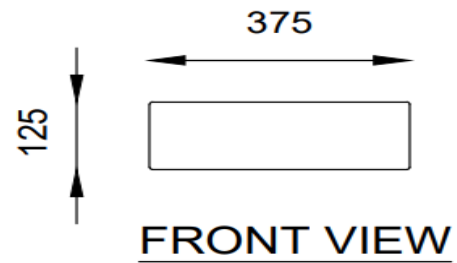

SPECIFICATIONS

Color : Available in Baby Pink, Black, Grey, Green, Light Green, Ivory, Light Blue, Aqua Blue

Material : Ceramic

Type: Above counter

Dimension : All dimension are in mm , as per the drawing below .