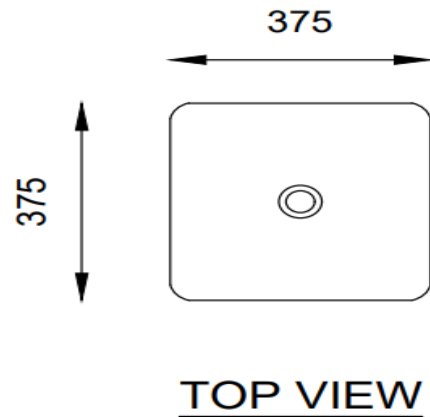

SPECIFICATIONS

Color : Available in Baby Pink, Black, Grey, Green, Light Green, Ivory, Light Blue, Aqua Blue

Material : Ceramic

Type: Above counter

Dimension : All dimension are in mm , as per the drawing below .