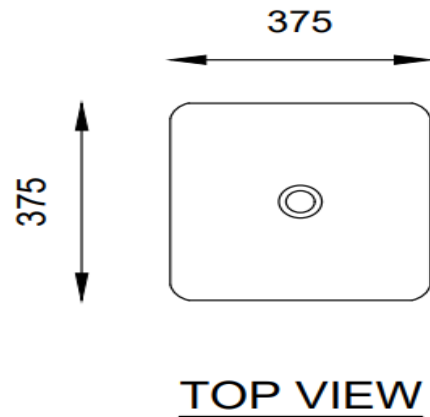

Casa Milano

Sapphire above counter wash basin – Pop-up-Grey

390100110255

This grey above counter wash basin is a stylish addition to any bathroom. The basin's above-counter installation adds a modern touch, while its high-quality construction ensures durability and longevity.

SPECIFICATIONS

Color : Available in Baby Pink, Black, Grey, Green, Light Green, Ivory, Light Blue, Aqua Blue

Material : Ceramic

Type: Above counter

Dimension : All dimension are in mm , as per the drawing below .