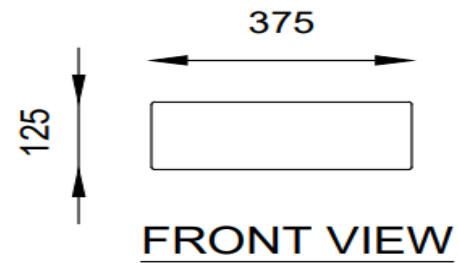

Casa Milano

Sapphire above counter wash basin – Pop-up-Grey

390100110255

This grey above counter wash basin is a stylish addition to any bathroom. The basin's above-counter installation adds a modern touch, while its high-quality construction ensures durability and longevity.

SPECIFICATIONS

Color : Available in Baby Pink, Black, Grey, Green, Light Green, Ivory, Light Blue, Aqua Blue

Material : Ceramic

Type: Above counter

Dimension : All dimension are in mm , as per the drawing below .