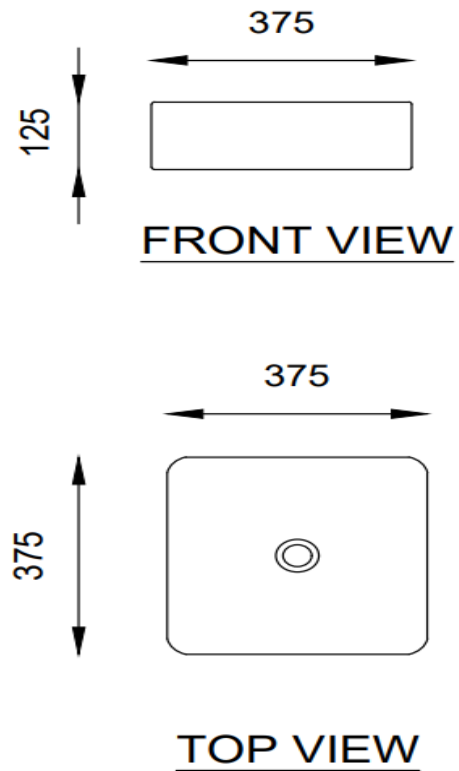

SPECIFICATIONS

Color : Available in Baby Pink, Black, Grey, Green, Light Green, Ivory, Light Blue, Aqua Blue

Material : Ceramic

Type: Above Counter

Dimension : All dimension are in mm , as per the drawing below .