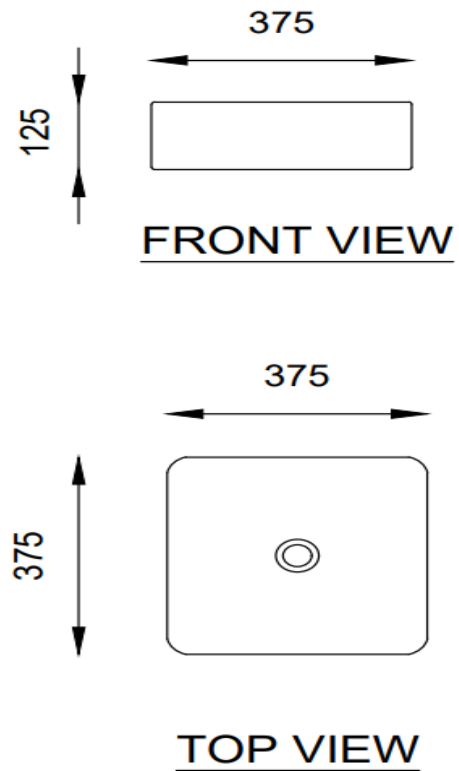

Casa Milano

Sapphire above counter wash basin – Pop-up-Baby Pink

390100110253

This baby pink above counter wash basin is a stylish addition to any bathroom. The basin's above-counter installation adds a modern touch, while its high-quality construction ensures durability and longevity.

SPECIFICATIONS

Color : Available in Baby Pink, Black, Grey, Green, Light Green, Ivory, Light Blue, Aqua Blue

Material : Ceramic

Type: Above counter

Dimension : All dimension are in mm , as per the drawing below .