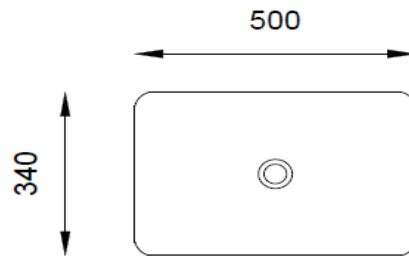

**SPECIFICATIONS**

Color : Available in Baby Pink, Black, Grey, Green, Light Green, Ivory, Light Blue, Aqua Blue , Matte white .

Material : Ceramic

Type: Above counter

Dimension : All dimension are in mm , as per the drawing below .