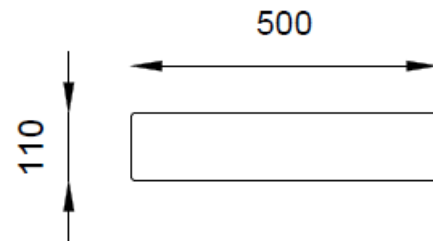

FRONT VIEW

TECHNOLOGY

Leak Proof

Durable Materials

Ecco Smart

Follow us - [casamilanouae](#)

www.casamilanoitaly.com

Email us – info@casamilanoitaly.com
WHATSAPP & TOLL FREE
8009394