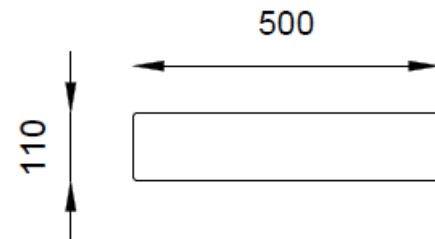

### SPECIFICATIONS

Color : Available in Baby Pink, Black, Grey, Green, Light Green, Ivory, Light Blue, Aqua Blue , Matte white .

Material : Ceramic

Type: Above counter

Dimension : All dimension are in mm , as per the drawing below .

TOP VIEW

FRONT VIEW