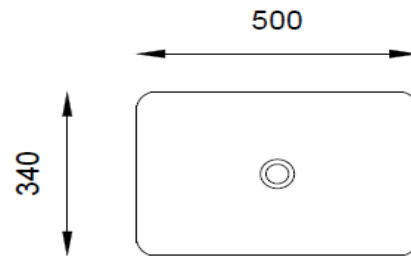

### Casa Milano

Sapphire above counter basin – Ivory

390100110250

This ivory wash basin is a stylish addition to any bathroom. The basin's above-counter installation adds a modern touch, while its high-quality construction ensures durability and longevity.

### SPECIFICATIONS

Color : Available in Baby Pink, Black, Grey, Green, Light Green, Ivory, Light Blue, Aqua Blue , Matte white .

Material : Ceramic

Type: Above counter

Dimension : All dimension are in mm , as per the drawing below .

TOP VIEW

FRONT VIEW