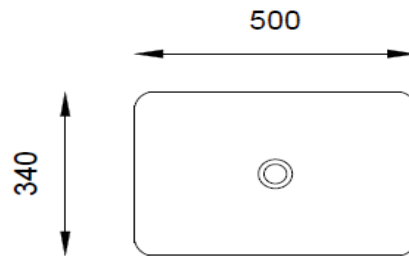

SPECIFICATIONS

Color : Available in Baby Pink, Black, Grey, Green, Light Green, Ivory, Light Blue, Aqua Blue , Matte white .

Material : Ceramic

Type: Above counter

Dimension : All dimension are in mm , as per the drawing below .