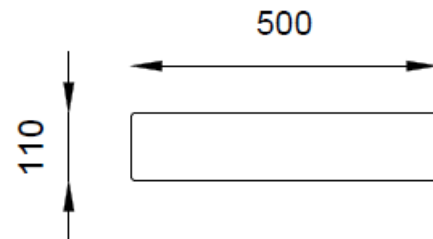

FRONT VIEW

TECHNOLOGY

Leak Proof

Durable Materials

Ecco Smart

Follow us - [casamilanouae](#)

www.casamilanoitaly.com

Email us – info@casamilanoitaly.com
WHATSAPP & TOLL FREE
8009394