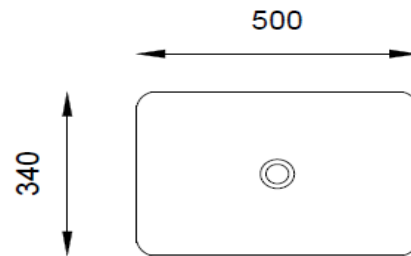

SPECIFICATIONS

Color : Available in Baby Pink, Black, Grey, Green, Light Green, Ivory, Light Blue, Aqua Blue , Matte white .

Material : Ceramic

Type: Above counter

Dimension : All dimension are in mm , as per the drawing below .