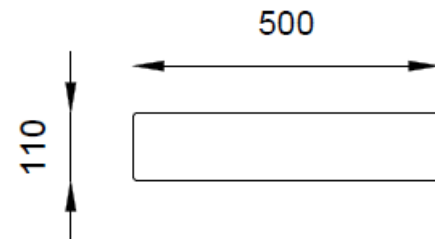

FRONT VIEW

TECHNOLOGY

Leak Proof

Durable Materials

Ecco Smart

Follow us - [casamilanouae](#)

www.casamilanoitaly.com

Email us – info@casamilanoitaly.com
WHATSAPP & TOLL FREE
8009394